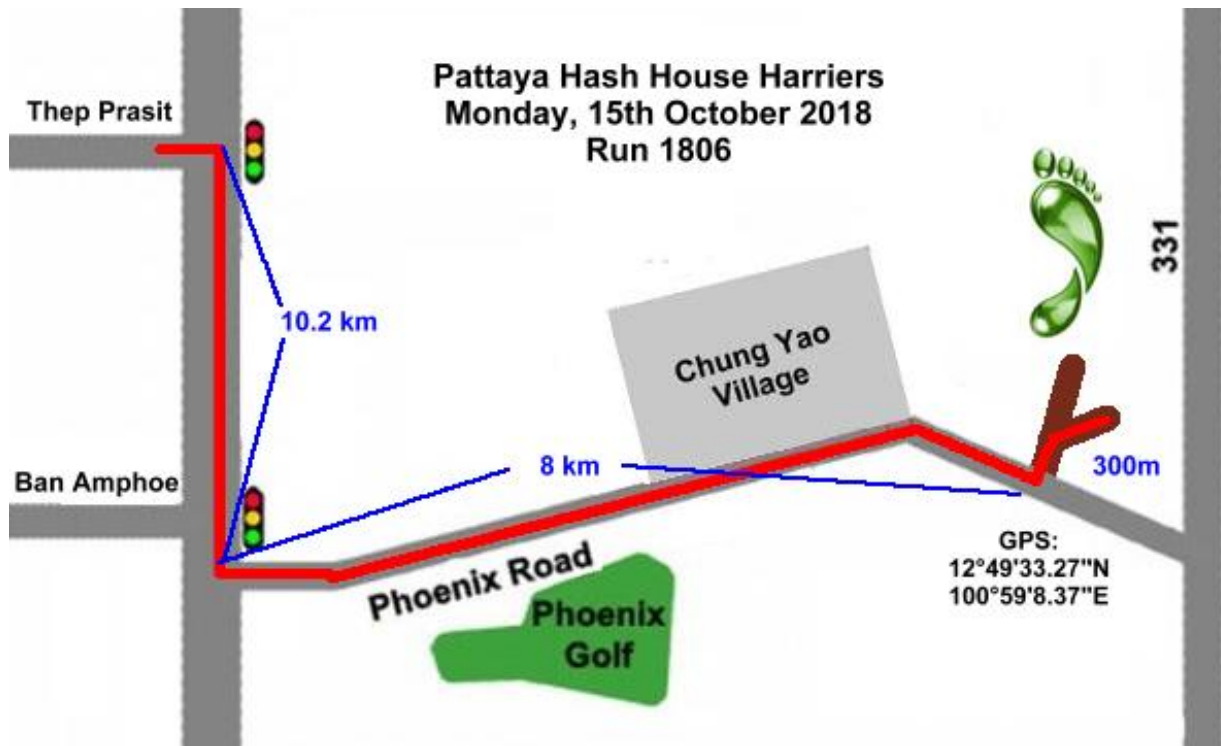

# PH3 Run 1806 – Pattaya Hash House Harriers

Hares:  
Unstable Load, Noisy Queen, Ninja Princess and Silent Princess  
Hares will be providing food for the hashers.

Location:  
Phoenix C C Road - 8 km from Sukhumvit - N side  
GPS: 12°49'34.5"N 100°59'07.4"E

## A-Site Mis-Directions (for those with own transport)

From Soi Thep Prasit, proceed South on Sukhumvit Road for 10.2 km and turn left into Phoenix Country Club Road. Follow for 8 km passing the village, down the hill and back up the next. Before the crest of the hill (3 concrete silos) turn left into a dirt track (HHH). Follow the track 300m (bearing right at the fork) to the A-site.

Maps not to scale and distances are approximate.  
Maps oriented with North at top unless otherwise specified.