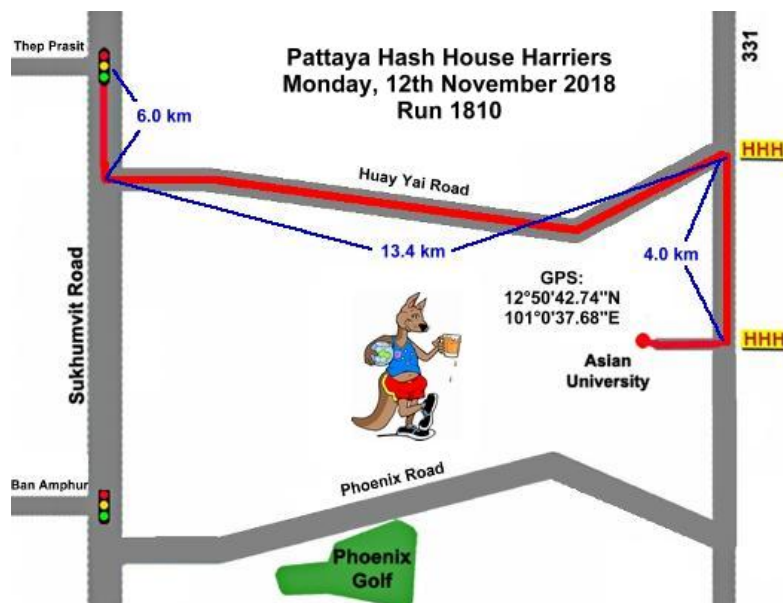

Upcoming PH3 Run 1810

Monday, November 12th 2018

Hares:

Ball Ringer and Mental Disorder

Location:

Highway 331 – Asian University

GPS: 12°50'42.74"N 101°0'37.68"E

[Download Google Earth .kmz file](#)

On-On Bar: [Nicky's Bar](#)

[Download printable PDF version of map and directions.](#)

A-Site Mis-Directions (for those with own transport)

From Soi Thep Prasit, drive 6.0 km South on Sukhumvit Road. At the lights turn left onto Wat Huay Yai Road. Follow for 13.4 km to the T-junction at Hwy 331. Turn right and continue for 4.0 km along the 331 and turn right into the entrance to Asian University. Before reaching the security gate park on either side of the road. A-Site is situated just outside the gates on a small patch of lawn.

**Maps not to scale and distances are approximate.
Maps oriented with North at top unless otherwise specified.**