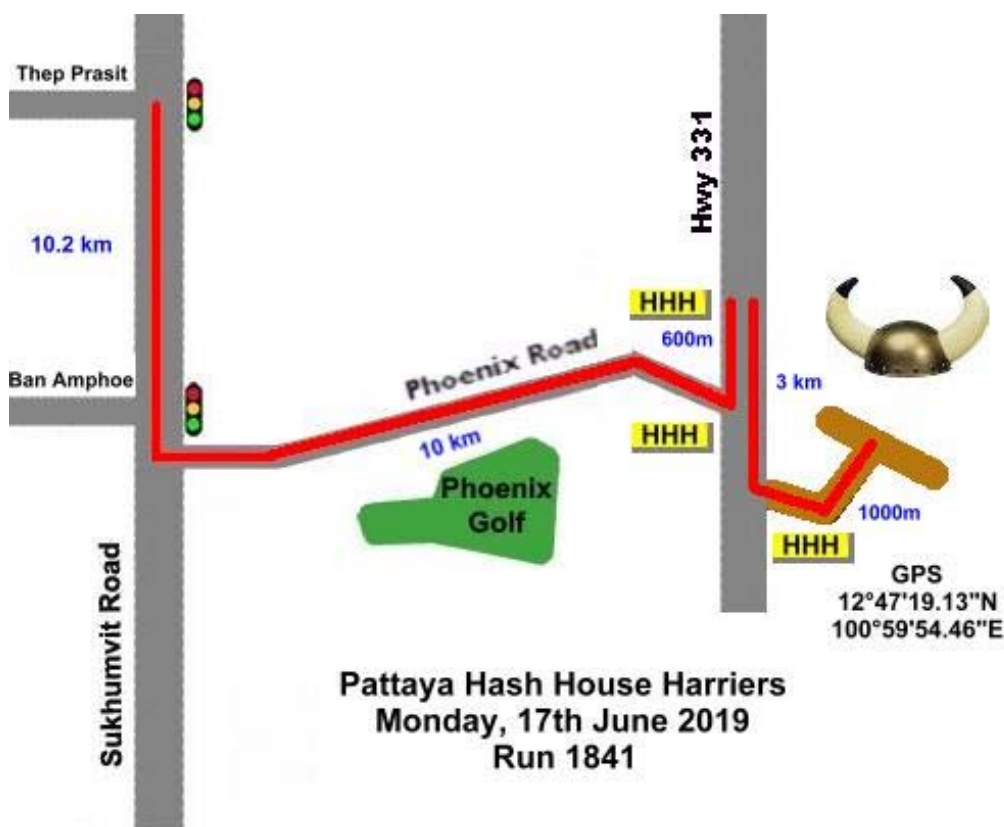

# PH3 Run 1841 – Pattaya Hash House Harriers

Hares:  
Princess Bum Boy and Sir Arse-A-Holic

Location:  
Highway 331 - 3 km S of Phoenix CC Road and 1000m E  
GPS: 12°47'19.13"N 100°59'54.46"E

[Download Google Earth .kmz file](#)

## A-Site Mis-Directions (those with own transport)

From Soi Thep Prasit, follow Sukhumvit Road South. After 10.2 km, turn left just after the Ban Amphoe traffic light junction onto Phoenix Country Club Road. Follow this road for 10 km all the way to the end and then turn left onto Hwy 331 (HHH) and u-turn after 600m (HHH). Continue South along the 331 for 3.3 km and turn left into the dirt track and continue for about 1000m to the A-Site.